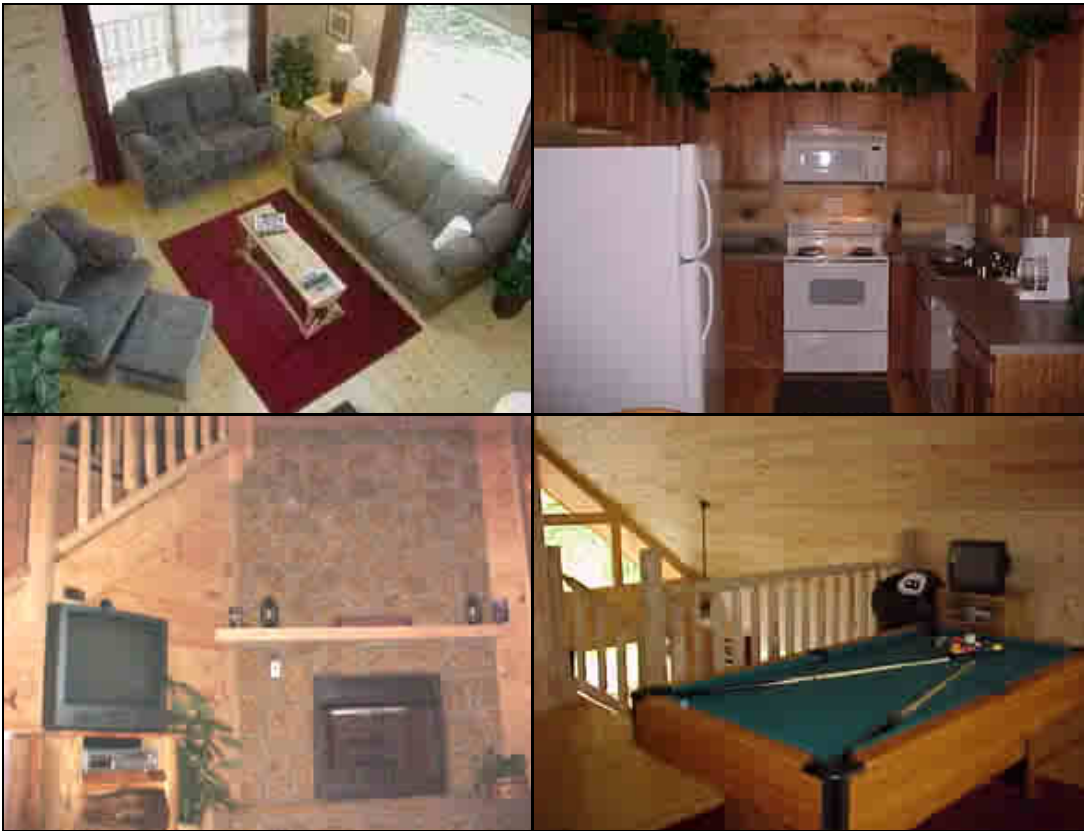

The Apache

Bedrooms: 1

Bathrooms: 1

Square Feet: 1200

A spacious and well designed lodge to afford maximum living area and still able to accommodate six persons in the Smokies.

The separated kitchen design is unique in rental cabins and has plenty of counter space.

An impressive living area is open and large enough to comfortably accommodate both a sitting area and a pool table.

Upstairs, a loft offers easily sufficient space for an extra bedroom.

The Apache

The Apache